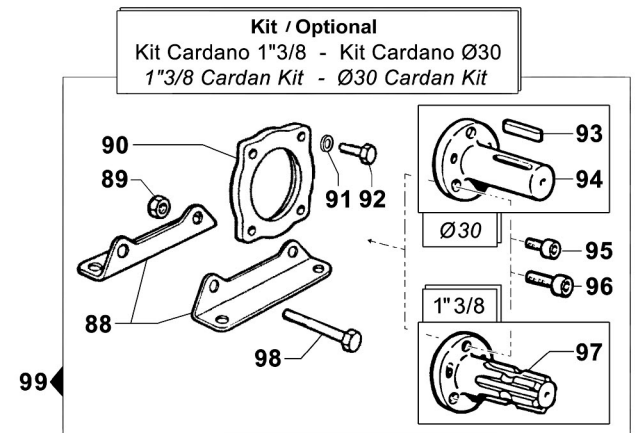

# P Series

P 50

Pompe a Membrana - Diaphragm Pump

550 RPM

Pompa Base  
Standard Pump

Albero NON Passante - 6 Fori  
6 Holes - NON Throughshaft