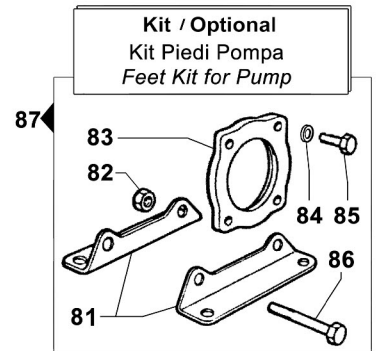

# P Series

P 50

Pompe a Membrana - Diaphragm Pump

550 RPM

Pompa Base  
Standard Pump

Albero NON Passante - 6 Fori  
6 Holes - NON Throughshaft