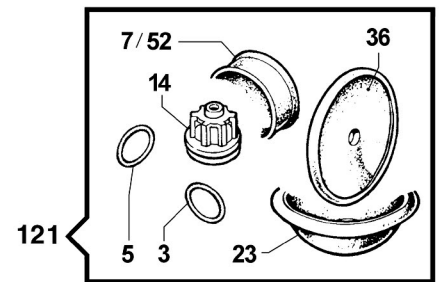

# P Series

P 50

Pompe a Membrana - Diaphragm Pump

550 RPM

Pompa Base  
Standard Pump

Albero NON Passante - 6 Fori  
6 Holes - NON Throughshaft