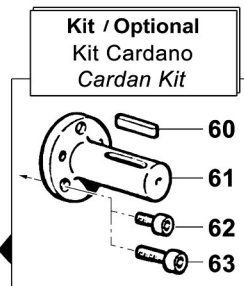

# P Series

P 50

Pompe a Membrana - Diaphragm Pump

550 RPM

Pompa Base  
Standard Pump

Albero NON Passante - 6 Fori  
6 Holes - NON Throughshaft