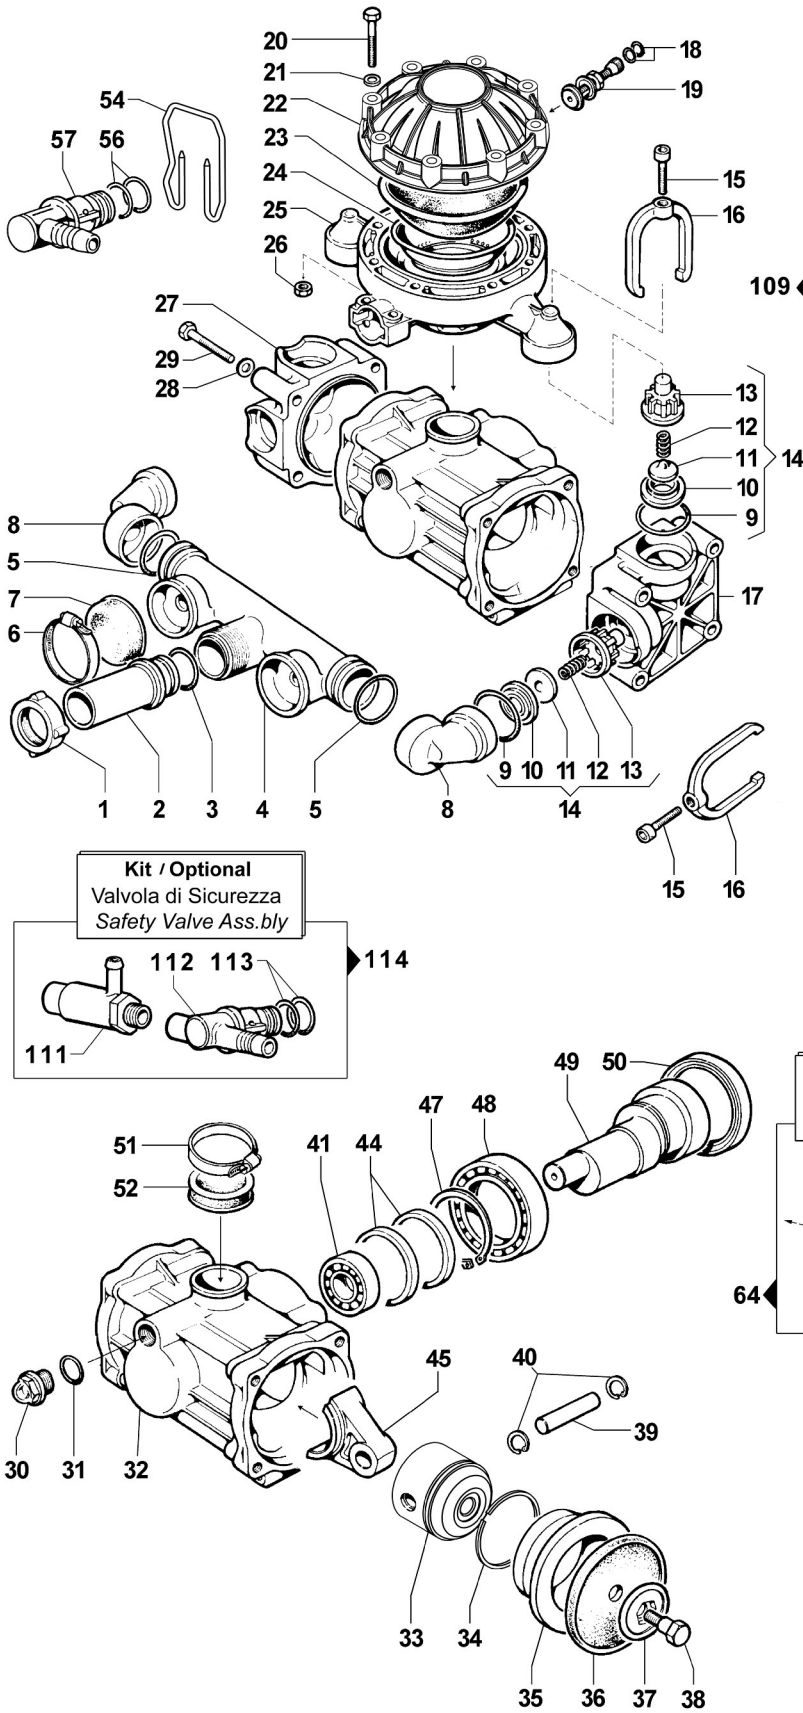

# P Series

P 50

Pompe a Membrana - Diaphragm Pump

550 RPM

Pompa Base  
Standard Pump

Albero NON Passante - 6 Fori  
6 Holes - NON Throughshaft