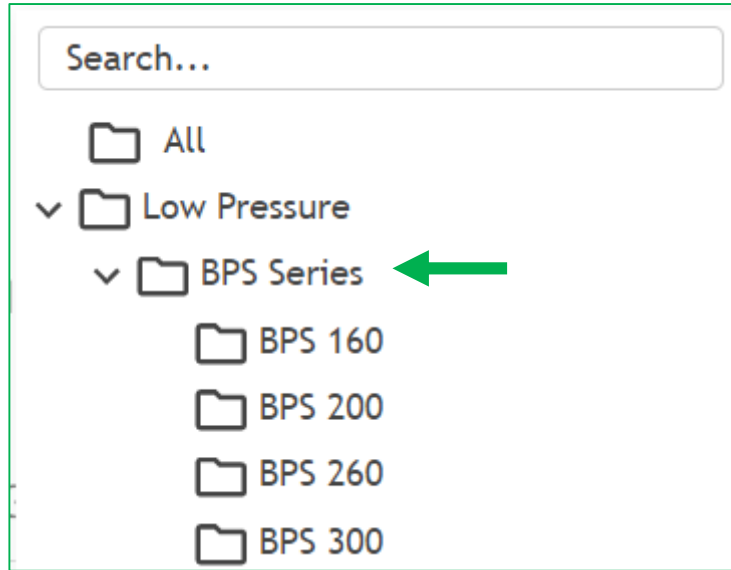

TECHNICAL DOCUMENTATION'S SEARCH

fig.1

For example, let's say I am looking for documentation for a BPS series agricultural pump. In this case I select the folder of interest from the drop-down menu (fig. 1), then, if necessary, I add a further filter by selecting one or more tags and finally I start the search by clicking on the CONTINUE button (fig. 2)