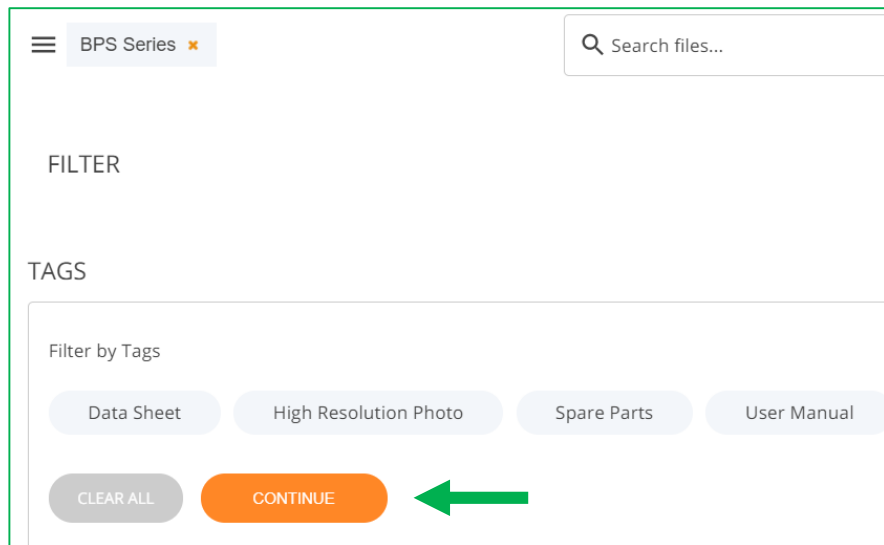

TECHNICAL DOCUMENTATION'S SEARCH

fig.1

For example, let's say I am looking for documentation for a BPS series agricultural pump. In this case I select the folder of interest from the drop-down menu (fig. 1), then, if necessary, I add a further filter by selecting one or more tags and finally I start the search by clicking on the CONTINUE button (fig. 2)